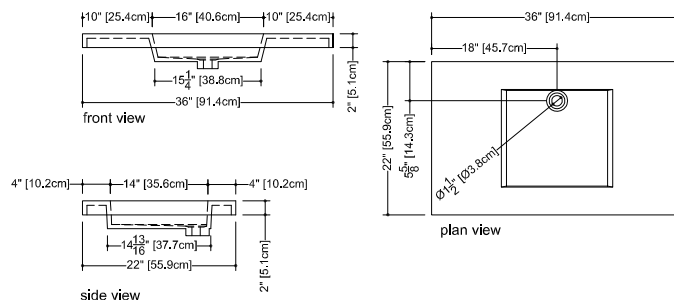

Cube

VCS 36C

inch 36x22x2 mm 914x559x51

■ **interior dimensions**

inch 16x14x3.375 mm 406x356x86

■ **weight**

lb - 25 kg - 11

■ **installation**

mono, 8" c/c or no hole

■ **material**

WETMAR™, glossy or mat finish

■ **color**

white

■ **codes/standards applicable**

IAPMO-ANSI Z124.1 - IAPMO-ANSI Z124.3

CSA B 45.0 - CSA B45.4

WETSTYLE cannot be held responsible for any technical errors and reserves the right to make revisions without notice.

Approximate measurement.
The manufacturer accept 1/4" (6.35mm) variance.

www.WETSTYLE.CA - Montreal - Canada
Tel. 450.536.9000 - 1 888.536.9001 - Fax. 450.536.0202